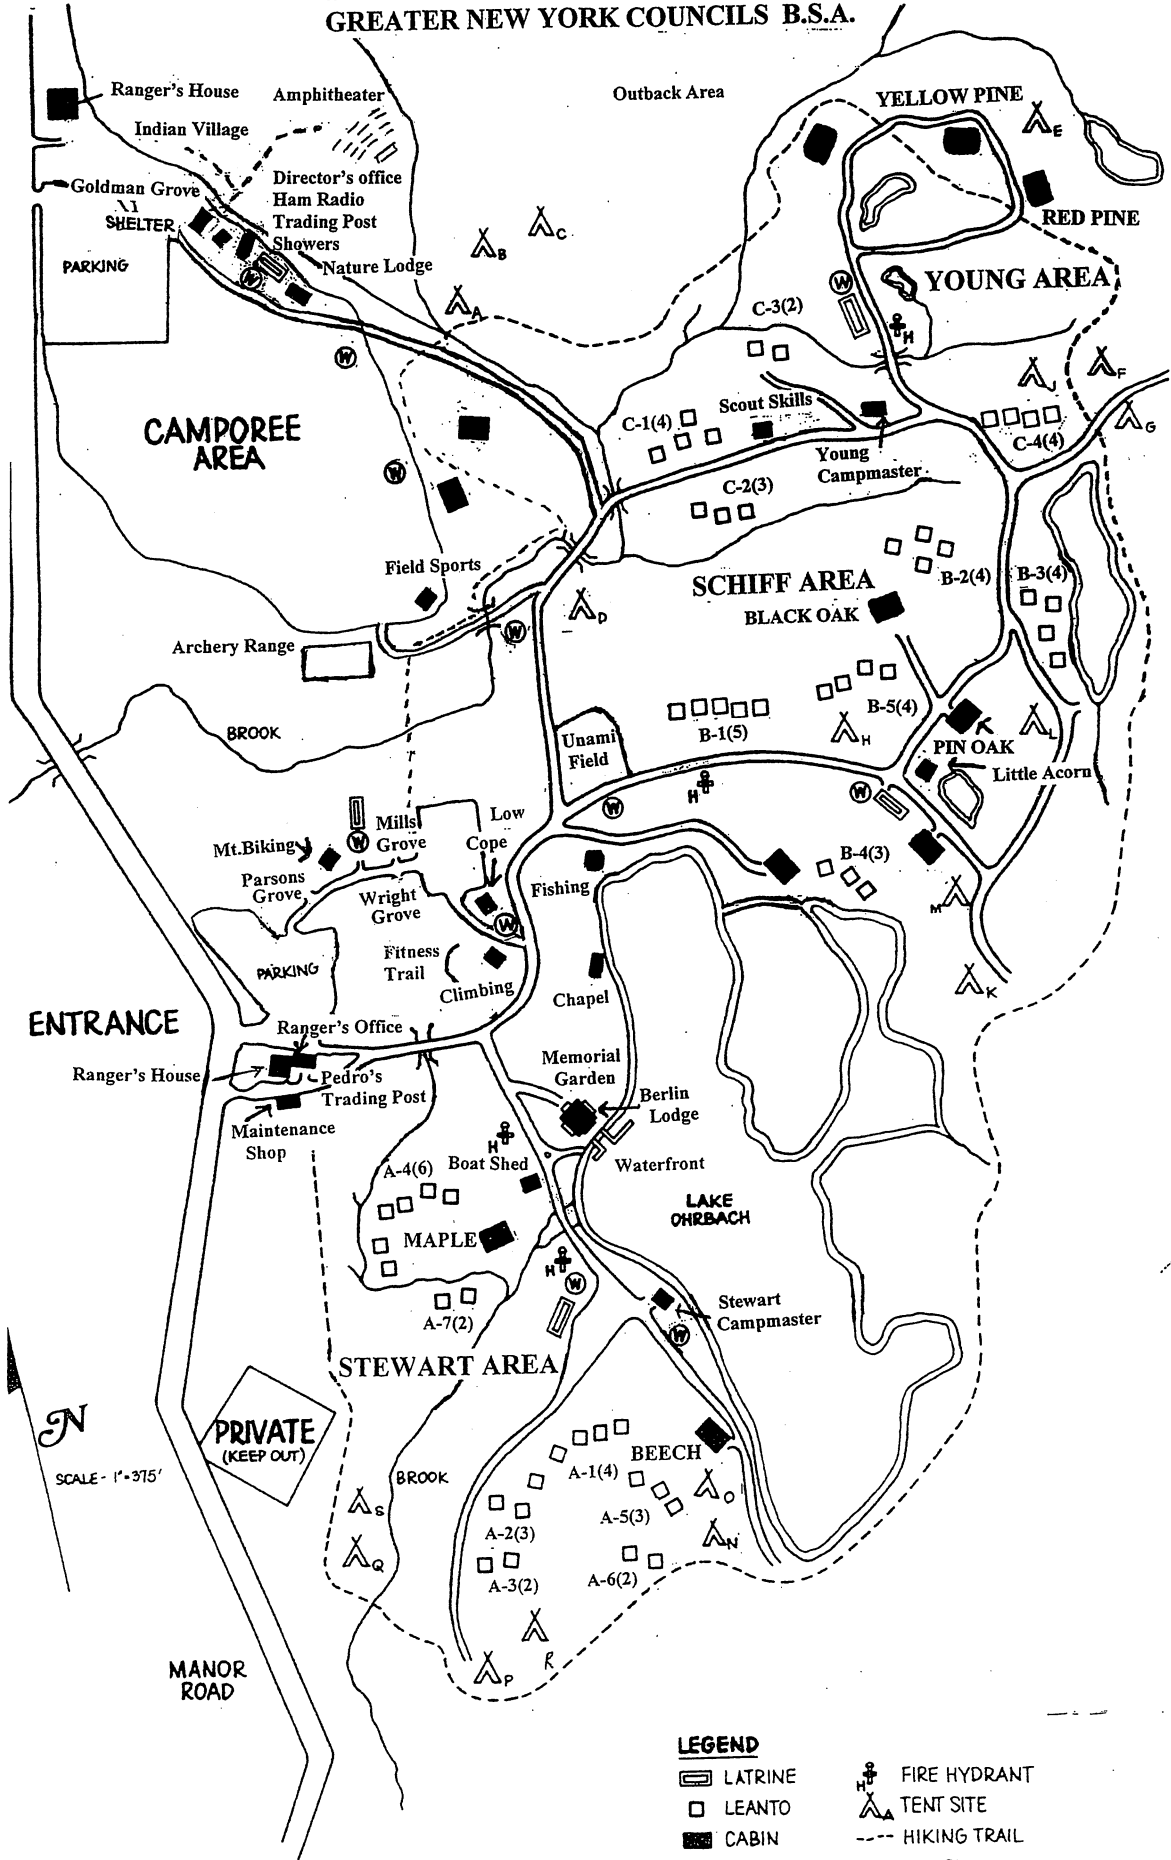

# WILLIAM H. POUCH SCOUT CAMP

1465 Manor Road Staten Island N.Y. 10314

GREATER NEW YORK COUNCILS B.S.A.

ENTRANCE

SCALE - 1" = 375'

PRIVATE  
(KEEP OUT)

MANOR ROAD

### LEGEND

-  LATRINE
-  LEANTO
-  CABIN
-  WATER
-  FIRE HYDRANT
-  TENT SITE
-  HIKING TRAIL
-  BENCH